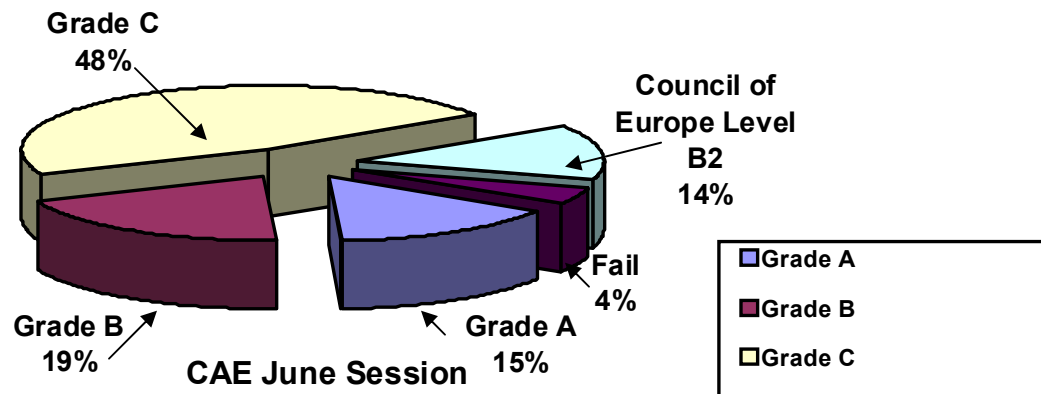

CAE

June Session

Result	Percentage
Percentage Pass at Grade A	14.86%
Percentage Pass at Grade B	18.92%
Percentage Pass at Grade C	45.95%
Percentage Council of Europe Level B2	13.51%
Percentage Fail	4.05%